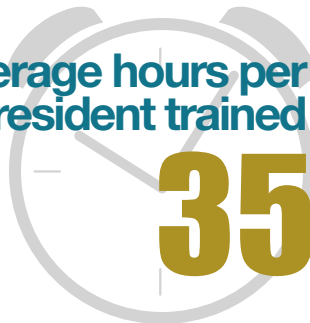

TRAINING

Average hours per resident trained

PUBLIC TECH ACCESS

HOME INTERNET & COMPUTER ACCESS

PCs awarded to training graduates

Broadband Adoption Rate

Data collected from 2010 to 11/20/14