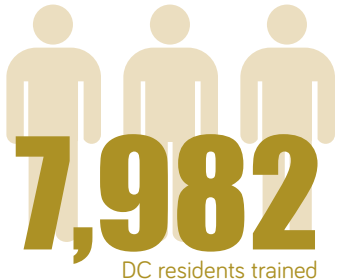

TRAINING

Average hours per resident trained

PUBLIC TECH ACCESS

HOME INTERNET & COMPUTER ACCESS

PCs awarded to training graduates

Broadband Adoption Rate

Data collected from 2010 to 11/20/14