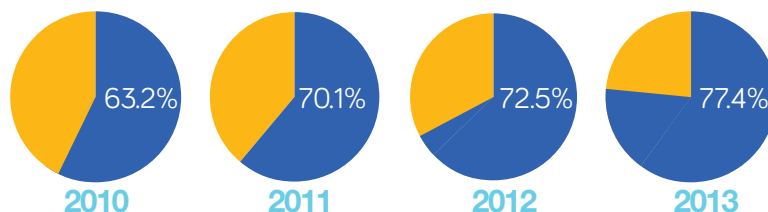

TRAINING

Average hours per resident trained

PUBLIC TECH ACCESS

HOME INTERNET & COMPUTER ACCESS

PCs awarded to training graduates

Broadband Adoption Rate

Data collected from 2010 to 11/20/14