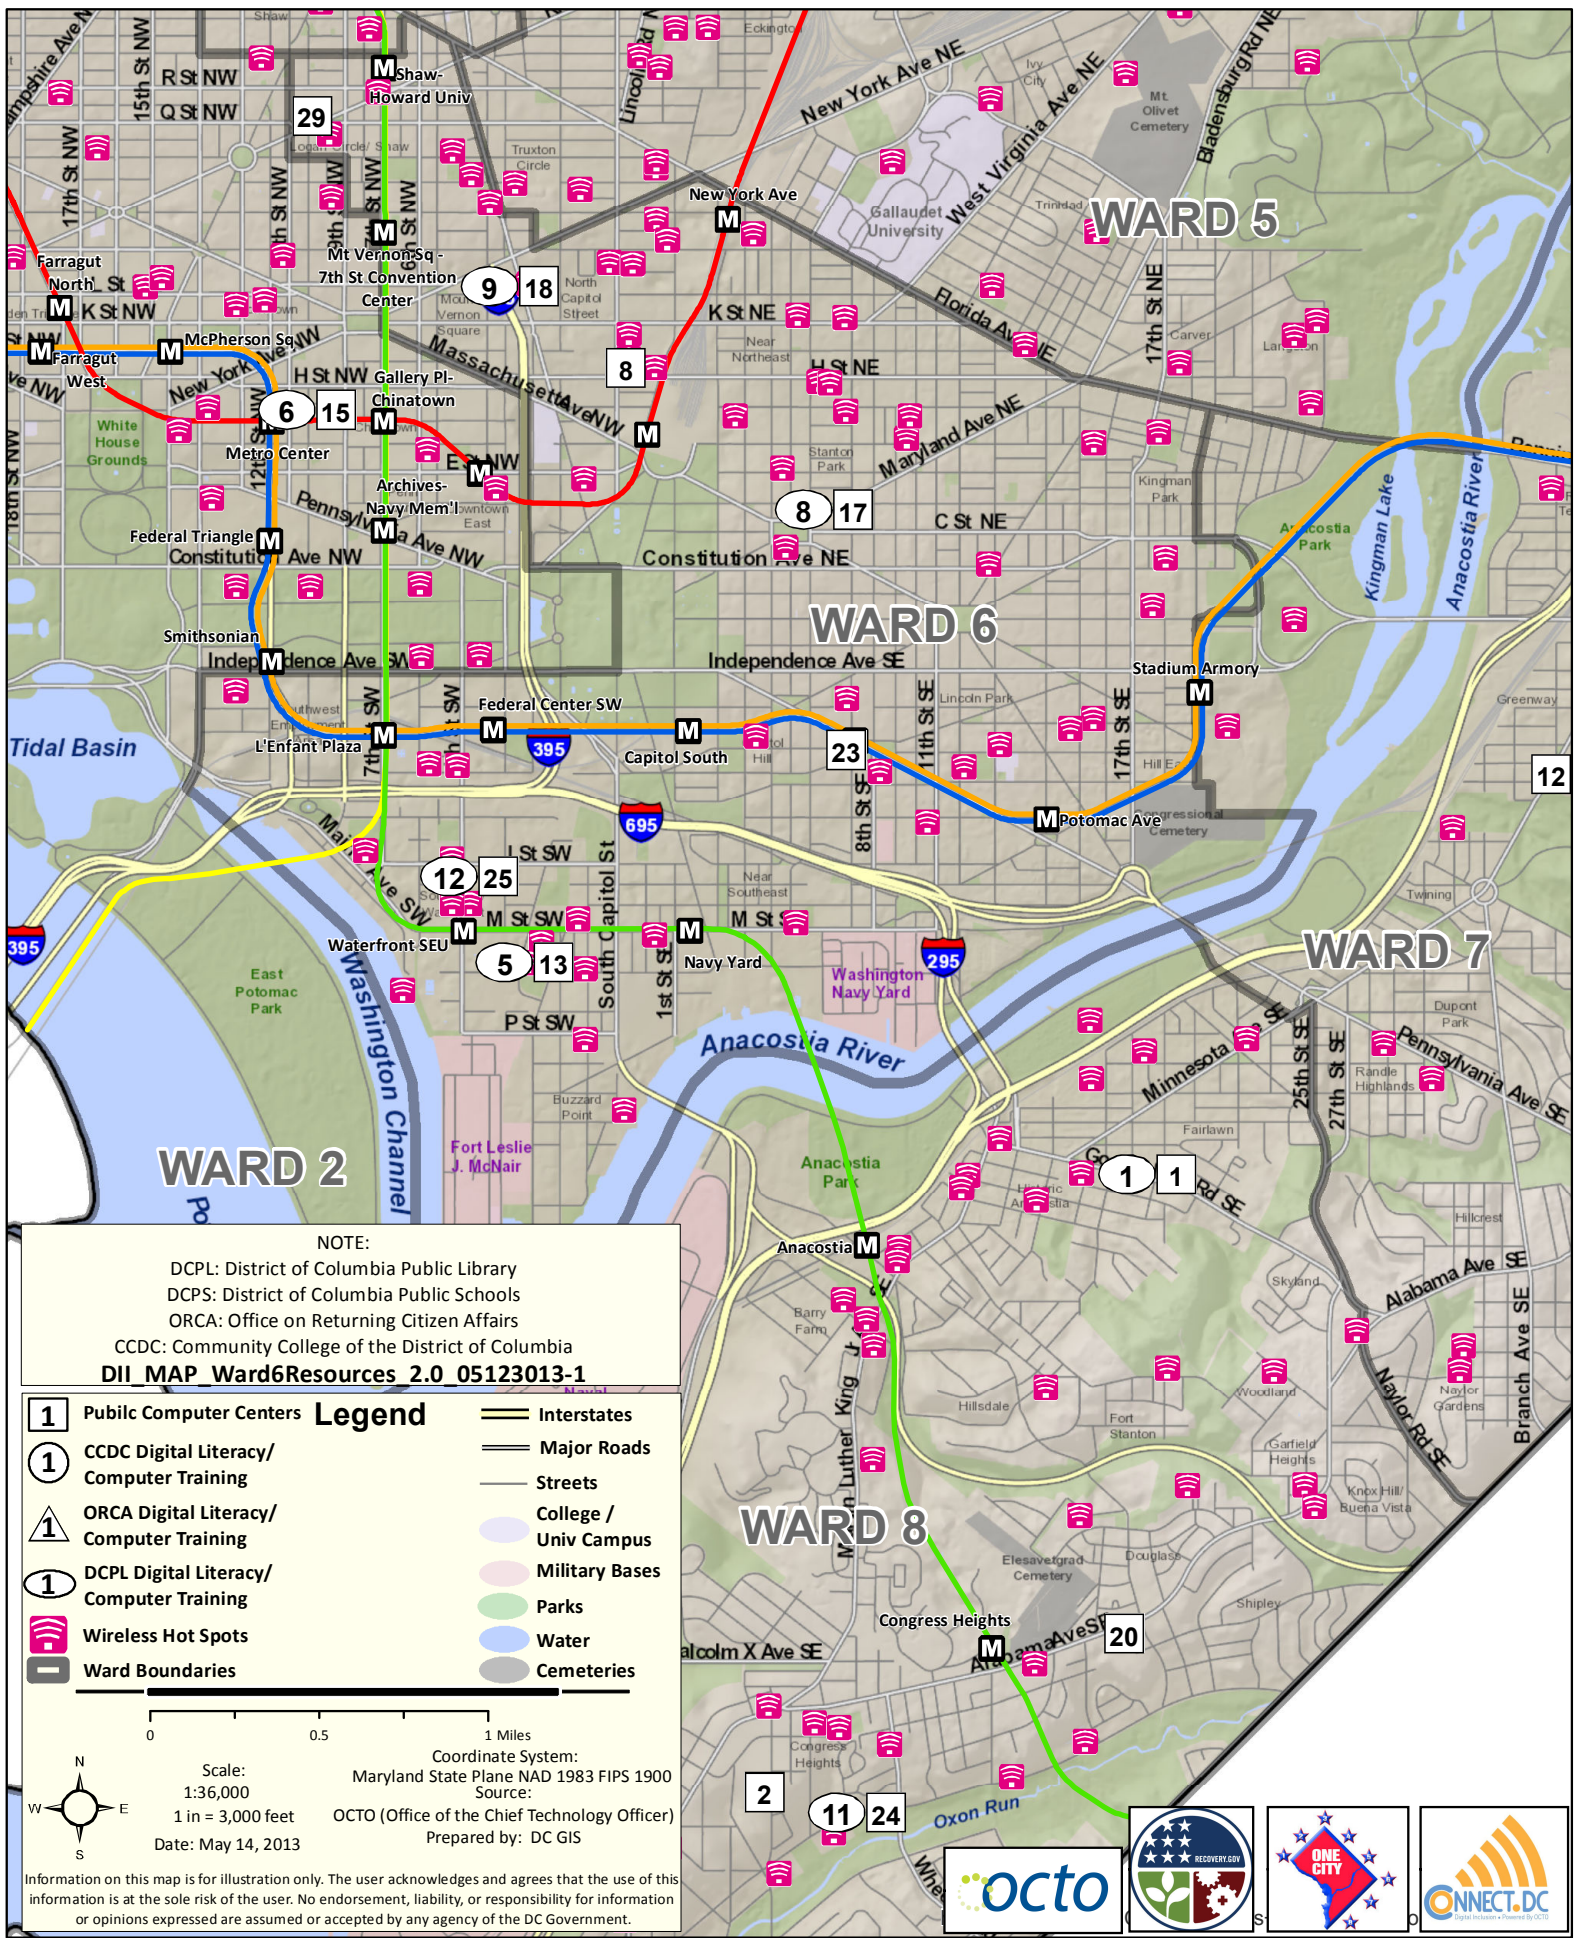

Ward 6 Digital Inclusion Resource Locations

NOTE:

DCPL: District of Columbia Public Library

DCPS: District of Columbia Public Schools

ORCA: Office on Returning Public Affairs

CCDC: Community College of the District of Columbia

DII MAP Ward6Resources 2.0 05123013-1

- | | | | | | | | | |
|--|--|--|---------------|--|--|--|--|--|
| | Public Computer Centers | | Legend | | | | | |
| | CCDC Digital Literacy/Computer Training | | | | | | | |
| | ORCA Digital Literacy/Computer Training | | | | | | | |
| | DCPL Digital Literacy/Computer Training | | | | | | | |
| | Wireless Hot Spots | | | | | | | |
| | Ward Boundaries | | | | | | | |

Public Computer Centers

19	King Greenleaf Recreation Center	DPR	201 N STREET SW
14	Northeast Neighborhood Library	DCPL	330 7TH STREET NE
15	Northwest One Library	DCPL	155 L STREET NW
20	Southeast Neighborhood Library	DCPL	403 7TH STREET SE
22	Southwest Neighborhood Library	DCPL	900 WESLEY PLACE SW
1	University of the District of Columbia Community College	UDC-CC	801 NORTH CAPITOL STREET NE
26	Watha T. Daniel-Shaw Neighborhood Library	DCPL	1630 7TH STREET NW